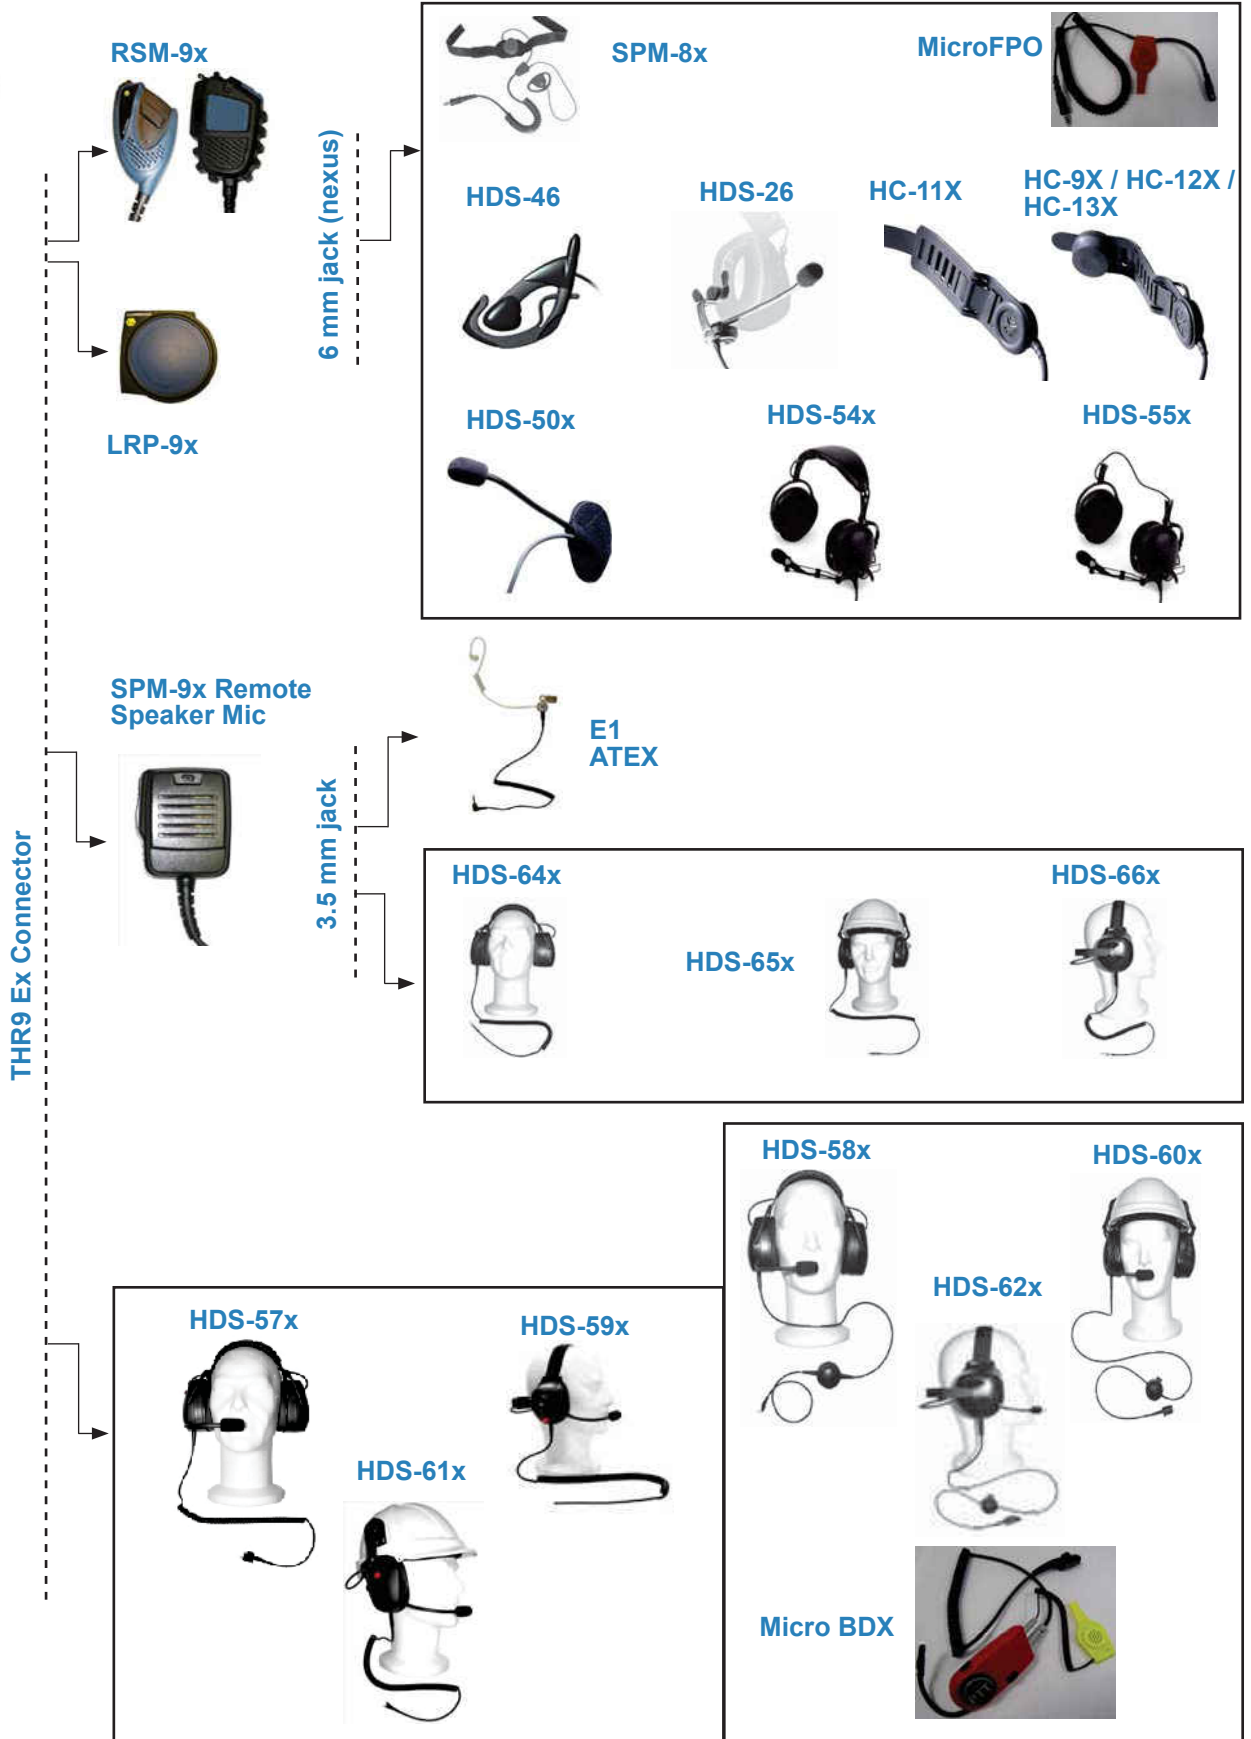

To learn more, download the full brochure available at <https://cinfodin.cassidian.com>

- Intrinsically safe TETRA radio, certified according to ATEX and IEC-Ex specifications
- Large QVGA colour display supports true-colour pictures
- Robust construction resistant to water, dust and exposure
- Complete with Lifeguard, the advanced solution for a man-down alarm
- Vibrating alert
- Powerful, 2000 mAh battery for long operation time
- Battery and accessories can be changed within Ex area

INSTALLATION accessories

Page 95

CONNECTIVITY accessories

Page 99

VARIOUS accessories

Page 101

RSM-9x / LRP-9x / SPM-9x plug-in compatibility

This document is property of CASSIDIAN and should not be copied or circulated without permission. Subject to change without notice.

RSM-9x**Rugged Speaker Microphone Ex**

- ATEX and IEC-Ex certified (same level as the THR9 Ex)
- Remote speaker microphone that can be used alone or with various plug-in accessories through a robust 6 mm jack connector
- 2 large PTT buttons
- IP67

References: HR8531AA - CC500 version
HR8531BA - CC550 version

Related accessories: see picture on page 77

**LRP-9x****Large Remote PTT Ex**

- ATEX and IEC-Ex certified (same level as the THR9 Ex)
- Extra large remote PTT that can be used alone or with various plug-in accessories through a robust 6 mm jack connector