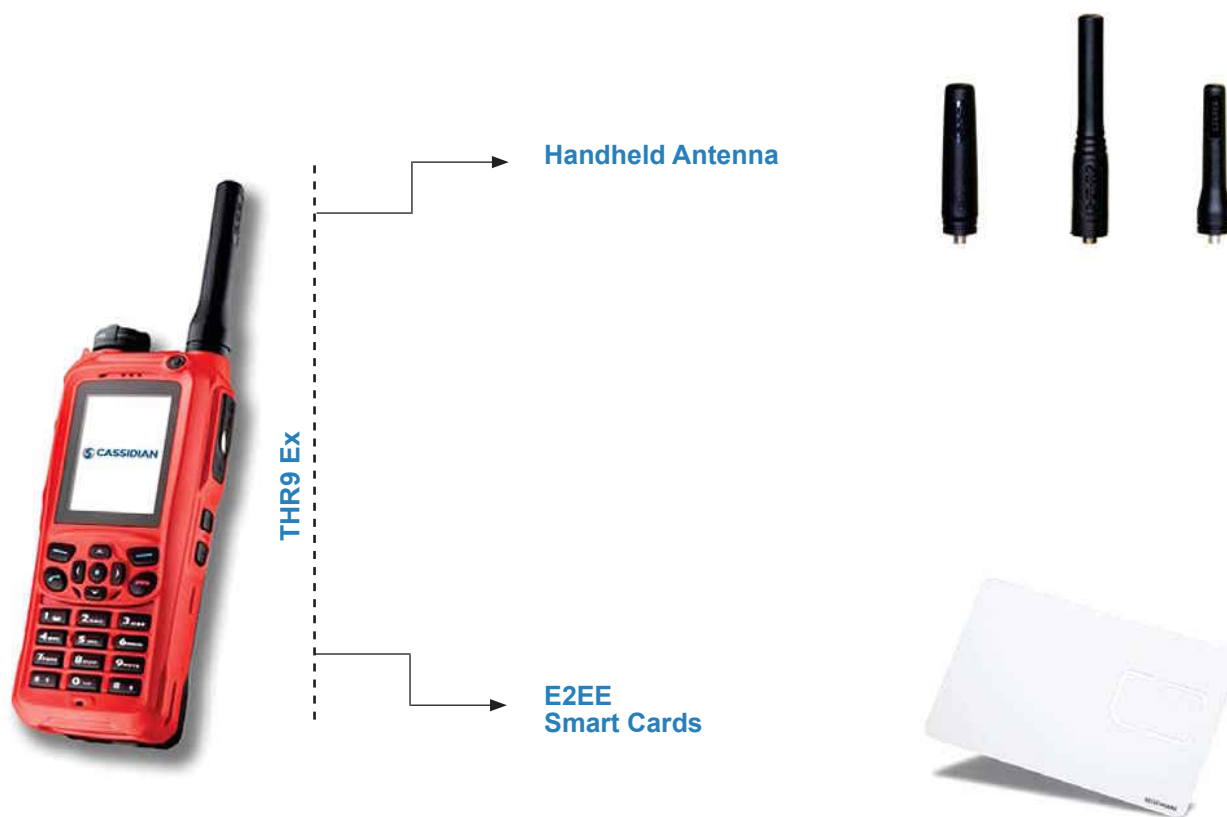

Various Items plug-in compatibility

This document is property of CASSIDIAN and should not be copied or circulated without permission. Subject to change without notice.