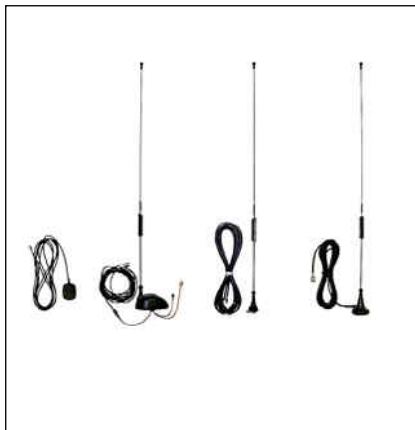

CVR-5 / CVR-6 12V/12V DC/DC Converter

CARK-9

Car Kit

Car kit includes:

- Mobile Holder MCR-4
- Hands free unit HFU-2T and MKU-1 mounting plate
- HF PTT Key PTT-1
- Adapter cable DCT-1
- Power cable PCH-4J
- Loudspeaker HFS-12
- Microphone MP-2
- Data cable to connect your radio to a PC DLR-3T

Reference: HR8159AA

Compatibility: THR9, THR9i

Car kit spare parts

Parts of the complete car kit are available stand alone

References:	T0694068	Hands Free Unit / HFU-2T
	T0692009	Loudspeaker / HFS-12
	T0694475	Microphone / MP-2
	HG5427A	HF PTT key / PTT-1
	T0273289	DLR-3T

AN-5 / AN-6 / AN-7 / AN-9

Vehicle Antenna Kit

Several antennas for vehicle installation:

- Fixed or magnet
- TETRA only or TETRA / GPS
- Various frequency bands

Compatibility: THR9, THR9i, THR880i, THR880i Ex, TMR880i, TDR880i