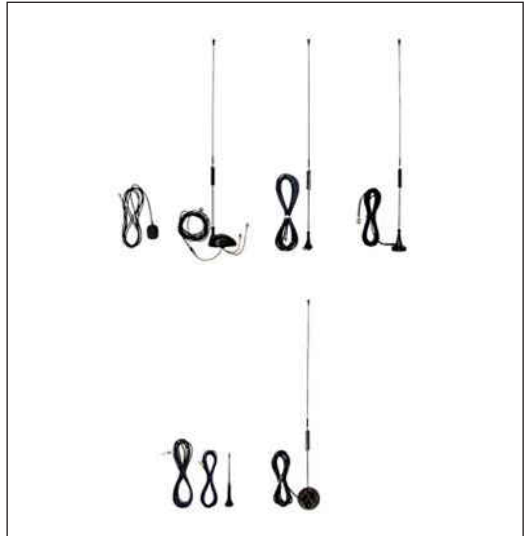

AN-5 / AN-6 / AN-7 / AN-9 Vehicle Antenna Kit

CVR-3 / CVR-4 / CVR-7 / CVR-8 24V/12V DC/DC Converter

CVR-5 / CVR-6 12V/12V DC/DC Converter